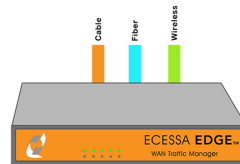

How it Works

Ecessa Edge WAN Link Controllers deliver WAN link failover and load balancing technology that provides networks greater reliability, bandwidth and redundancy.

By leveraging multiple, cost-effective connections, Ecessa Edge provides reliable Internet access and network performance. Ecessa Edge allows traffic to be deployed across multiple Internet and/or service provider networks for redundant link connectivity, delivering automatic failover.

Elegant failover and failback

- Automatic failover
- Route traffic away from poor performing ISP links and safely route traffic back when service resumes

Improve application quality

- Ensure traffic routes over best performing path
- Prioritize VoIP and Cloud traffic over less important traffic such as Internet browsing

Get what you are paying for

- View reports tracking the quality of your connections - know exactly when outages occur and the duration

Increase your bandwidth

- Increase available bandwidth by leveraging all ISP links
- Leverage new broadband services to lower your transport costs