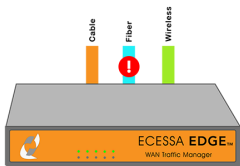

ECESSA EDGE[®] 75 & 150

If your network relies on connectivity for voice, video, or data, Ecessa Edge[®] will make sure it never goes down. This cost-effective, scalable solution finds the right traffic levels and routing to keep your network humming along. The best part of Ecessa Edge is its reliability. Your network blips will end and installation and upkeep are so simple, you might just forget this robust appliance is there, but it is, working 24/7 to keep your business connected. Ecessa Edge is scaled right and priced right.

How it Works

Ecessa Edge WAN Link Controllers deliver WAN link failover and load balancing technology that provides networks greater reliability, bandwidth and redundancy.

By leveraging multiple, cost-effective connections, Ecessa Edge provides reliable Internet access and network performance. Ecessa Edge allows traffic to be deployed across multiple Internet and/or service provider networks for redundant link connectivity, delivering automatic failover.