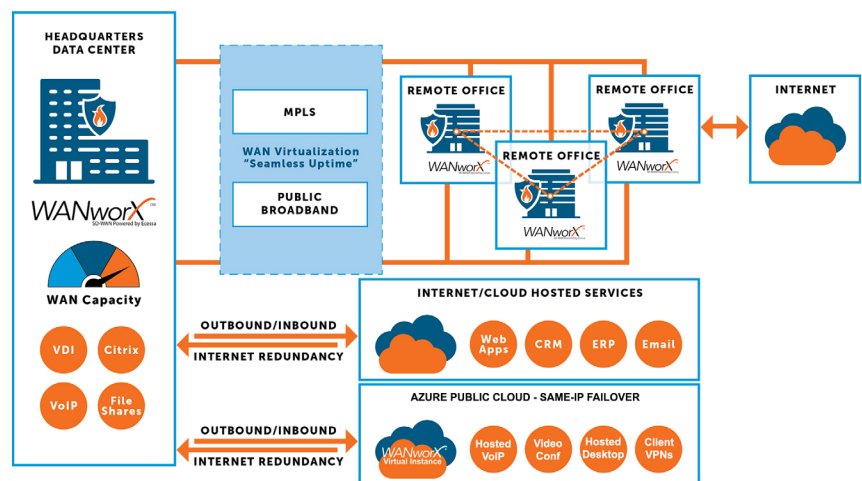

Compatible with VMWare® ESXi, KVM, and Microsoft HyperV hypervisors, Ecessa's virtual solution offers customers unprecedented performance on their existing industry standard x86 server platforms. With native Azure support, customers can spin up a virtual instance in the public cloud to provide same-IP failover to hosted voice and other cloud services. This superior architecture and design makes the Ecessa virtual product perfectly tailored for maximum throughput performance in a lightweight, efficient, compact offering.

The Ecessa Difference

Ecessa's virtual product seamlessly integrates into your virtualized infrastructure, offering the benefits of SD-WAN for your network. This innovative solution provides many benefits over the competition by being:

- Flexibility: Virtual instances can run on VMware ESXi, KVM, and Microsoft HyperV
- Lightweight: Virtual instances can run with minimal resources; as little as 2GB RAM and 2GB of storage
- High Performance: Includes all the WANworX stack features (Firewall, Encryption, Routing) while pushing greater than 1 Gbps throughput for multiple ISP connections

Now you can have Your SD-WAN - Anywhere™ with WANworX by Ecessa.

For technical specifications on [WANworX virtual instances](#), including throughput performance, see Ecessa's support portal at <https://support.ecessa.com>. On the Microsoft Azure Marketplace, search for [Ecessa](#).

Learn More – Call Today For Your Free Quote 800.669.6242.