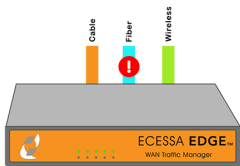

## ECESSA EDGE<sup>®</sup> 75 & 150

If your network relies on connectivity for voice, video, or data, Ecessa Edge<sup>®</sup> will make sure it never goes down. This cost-effective, scalable solution finds the right traffic levels and routing to keep your network humming along. The best part of Ecessa Edge is its reliability. Your network blips will end and installation and upkeep are so simple, you might just forget this robust appliance is there, but it is, working 24/7 to keep your business connected. Ecessa Edge is scaled right and priced right.

### How it Works

Ecessa Edge WAN Link Controllers deliver WAN link failover and load balancing technology that provides networks greater reliability, bandwidth and redundancy.

By leveraging multiple, cost-effective connections, Ecessa Edge provides reliable Internet access and VoIP performance. Ecessa Edge allows traffic to be deployed across multiple Internet and/or service provider networks for redundant link connectivity, delivering automatic real-time failover. This ensures VoIP call sessions remain active – even in the case of a service provider outage.